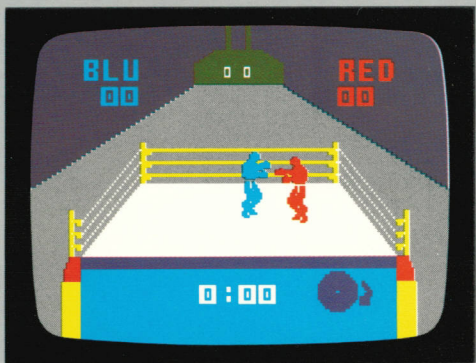

Boxing #1819

NEW!

The supercharged excitement of championship boxing! A clock keeps time, a buzzer brackets each round, the score is computed as the boxers build points for punches and knock-downs. Can you go the distance?