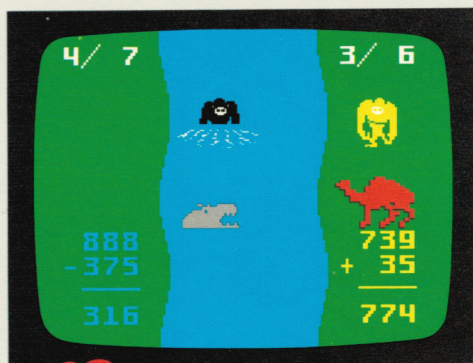

*Trademark and licensed by American Backgammon Players Association.

#1120

CHECKERS

The classic game moves into the computer age! Yes, this time it's you versus the computer! And you'll be challenged to the limits of your skill. You can win, but you'll have to ponder every move. Because the sly computer "thinks" ahead!

Children's Learning Network

#2613

MATH FUN™*

Teaches as it delights! Two kids race their gorillas through the jungle, against animal obstacles and an array of addition, subtraction, multiplication and division problems. Both speed and accuracy count. Computer determines children's skill level and automatically adjusts problem difficulty.