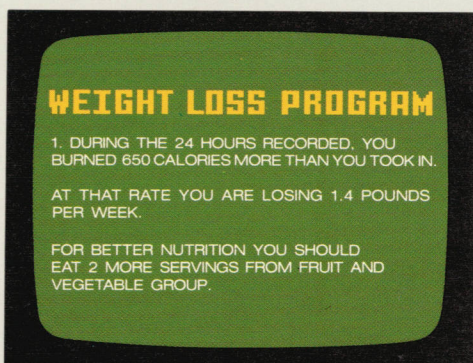

#1231

DR. ART ULENE* WEIGHT LOSS PROGRAM

Here's weight loss through behavior modification, the only real way to take pounds off and not put them right back on! Also, watch your weight while maintaining healthful nutrition! You tell the computer what you eat and how much, what your physical activity is like. Computer will assess your progress and advise how to count those calories!

*Trademark of Dr. Art Ulene, licensed by Merchandising Corporation of America, Inc.