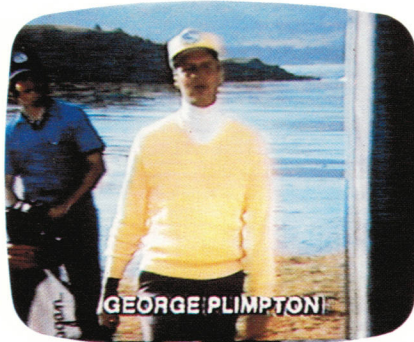

OGILVY & MATHER

5900 WILSHIRE BOULEVARD, LOS ANGELES, CA. 90036
(213) 937-7900

Client: MATTEL, INC.
Product: ELECTRONICS/INTELLIVISION
Title: "GEORGE PLIMPTON GOLF"
Comm'l No.: MAEF 5003
Date: 9/23/81

(NATURAL SFX)

GEORGE PLIMPTON: Over the years, I've played some of the most challenging golf courses in the world.

Including this one.

Intellivision PGA Golf.

From tee to green the game play is incredibly realistic.
(SFX: BALL HITS TREE)

(SFX: BALL LANDS IN WATER)

With Atari Golf on the other hand,

the game play is rather simplistic.

And their course? Not quite up to par.

If you compare these two games, I think you'll find

that Intellivision plays more like the real thing.
(SFX: BALL ROLLS INTO CUP)