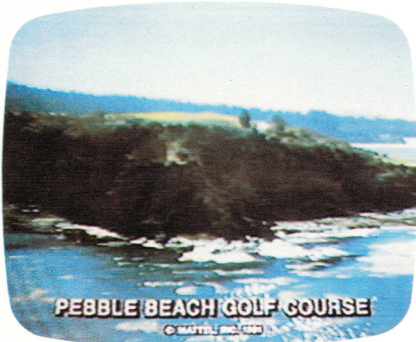

OGILVY & MATHER

5900 WILSHIRE BOULEVARD, LOS ANGELES, CA. 90036
(213) 937-7900

Client: MATTEL, INC.
Product: ELECTRONICS/INTELLIVISION
Title: "GEORGE PLIMPTON GOLF"
Comm'l No.: MAEF 5003
Date: 9/23/81

(NATURAL SFX)

GEORGE PLIMPTON: Over the years, I've played some of the most challenging golf courses in the world.

Including this one.

Intellivision PGA Golf.

From tee to green the game play is incredibly realistic.
(SFX: BALL HITS TREE)