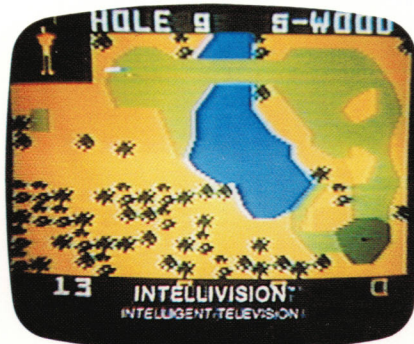

OGILVY & MATHER

5900 WILSHIRE BOULEVARD, LOS ANGELES, CA. 90036
(213) 937-7900

Client: MATTEL, INC.
Product: ELECTRONICS/INTELLIVISION
Title: "GEORGE PLIMPTON GOLF"
Comm'l No.: MAEF 5003
Date: 9/23/81

(NATURAL SFX)

GEORGE PLIMPTON: Over the years, I've played some of the most challenging golf courses in the world.

Including this one.

Intellivision PGA Golf.

From tee to green the game play is incredibly realistic.
(SFX: BALL HITS TREE)

(SFX: BALL LANDS IN WATER)

With Atari Golf on the other hand,

the game play is rather simplistic.

And their course? Not quite up to par.

If you compare these two games, I think you'll find

that Intellivision plays more like the real thing.
(SFX: BALL ROLLS INTO CUP)